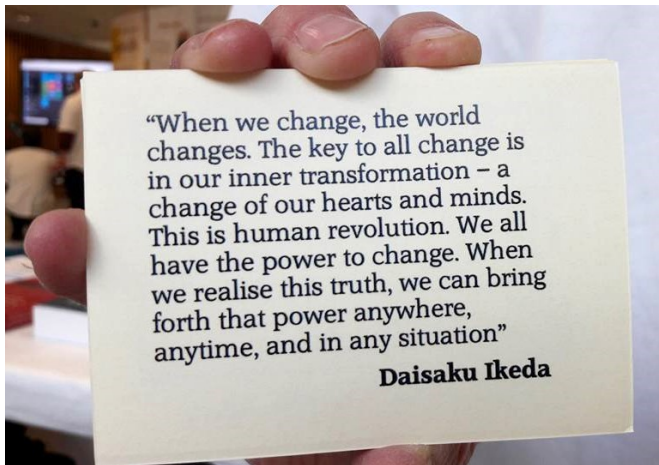

The exhibition has been enabled and funded by SGI-UK;
The organisation lasted 5 months and involved 54 SGI
volunteers of four Nottingham Districts, two Leicester
Districts, two Lincoln Districts and two Derby Districts;

Inspirational quote and Design of GKI Exhibition in Newton Building
Forum Level 1, Nottingham Trent University, 2-5 May 2017