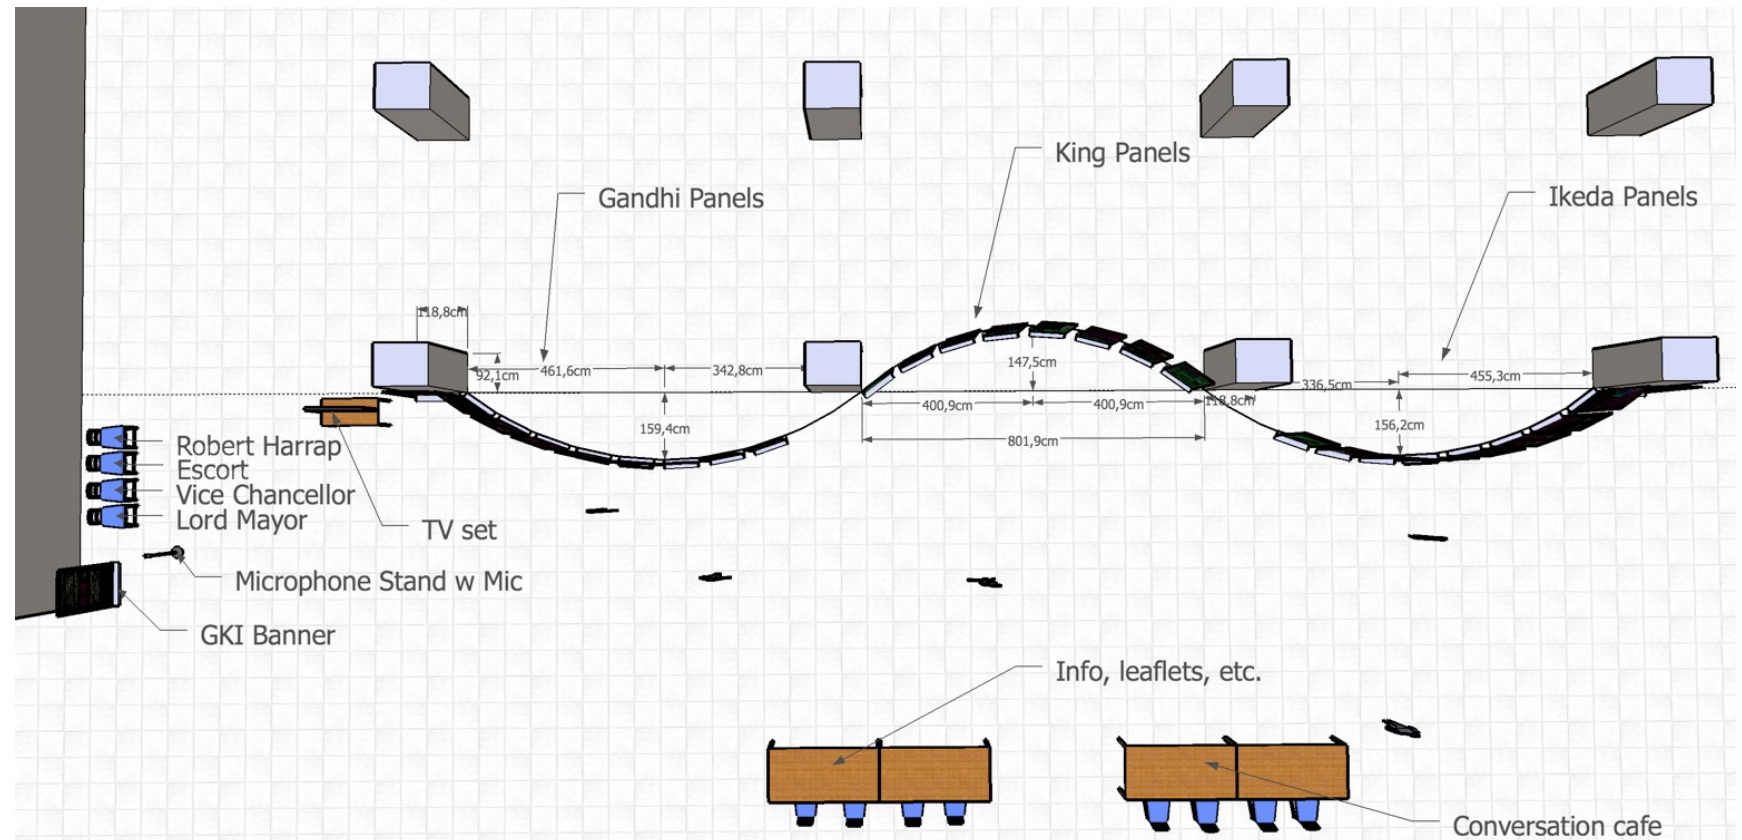

The exhibition has been enabled and funded by SGI-UK;
The organisation lasted 5 months and involved 54 SGI
volunteers of four Nottingham Districts, two Leicester
Districts, two Lincoln Districts and two Derby Districts;

Inspirational quote and Design of GKI Exhibition in Newton Building
Forum Level 1, Nottingham Trent University, 2-5 May 2017